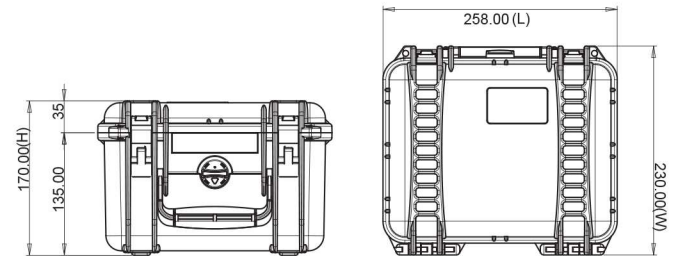

* open cases images reflect the different HPRC cases internal options

TECHNICAL FEATURES

Dimension:

internal dimension 236x182x155(mm) - 9.29x7.17x6.10(in)
external dimension 258x230x170(mm) - 10.16x9.06x6.69(in)

lid: 29(mm) - 1.14(in) bottom: 126(mm) - 4.96(in)

Weight:

empty: 1.00kg - 2.20lbs
with cubed foam: 1.35kg - 2.97lbs

Temperature rating:

Minimum Maximum
-40°C -40°F +80°C +176°F

Colors:

Black

TECHNICAL DRAWING