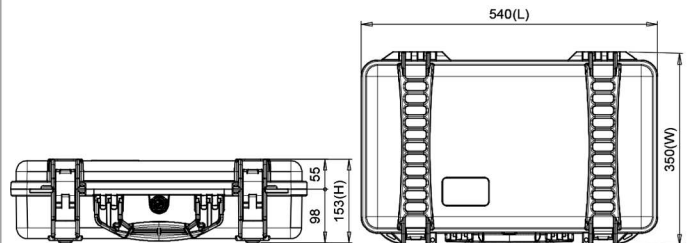

* open cases images reflect the different HPRC cases internal options

TECHNICAL FEATURES

Dimension:

internal dimension 513x288x132(mm) - 20.20x11.34x5.20(in)
external dimension 540x350x153(mm) - 21.26x13.78x6.02(in)

lid: 46(mm) - 1.81(in) bottom: 86(mm) - 3.25(in)

Weight:

empty: 3,20kg - 7.05lbs
with cubed foam: 3,26kg - 7.19lbs

Temperature rating:

Minimum Maximum
-40°C -40°F +80°C +176°F

Colors:

Black

TECHNICAL DRAWING