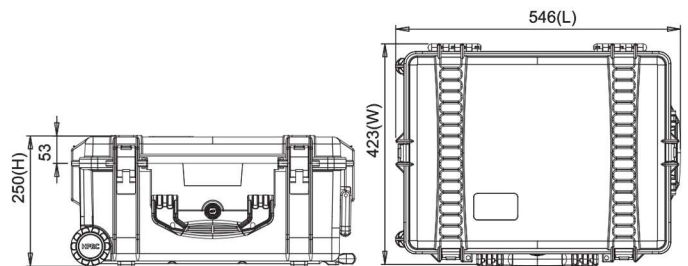

TECHNICAL DRAWING

* cubed foam	* interior bag	* second skin	APPROVALS ATA 300 IP67 STANAG 4280 DS 81-41		TEST DROP IMPACT HANDLE WATERTIGHT INTEGRITY UV COLOR AND MATERIAL PROTECTION	

ACCESSORIES

HPRCCUB2600W CUBED FOAM USA:HPRCFO (foam only)	HPRCLO708TSA-1 PADLOCK - TSA	HPRCBAG600W INTERIOR BAG USA:HPRCIC (internal case)	HPRCORG2600W LID ORGANIZER	HPRCPF-008-01 PANEL FRAME (panel not included)	HPRCSSK2600W-01 SECOND SKIN

ratioSystems® intelligent solutions GmbH
Konrad-Zuse-Allee 13
21337 Lüneburg

Tel: +49 4131 - 26 664-24
Fax: +49 4131 - 26 664-10

E-Mail: info@hprc-koffer.de
Web: www.hprc-koffer.de