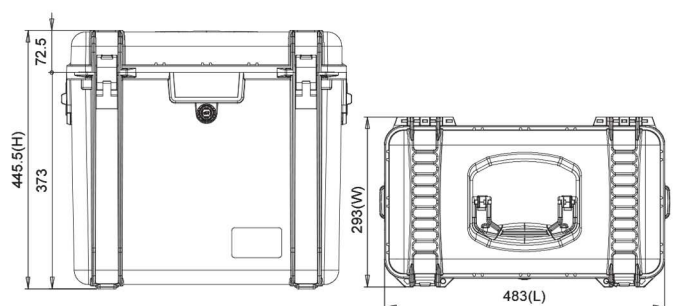

* open cases images reflect the different HPRC cases internal options

TECHNICAL FEATURES

Dimension:

internal dimension 460x240x400(mm) - 18.11x9.45x15.75(in)
external dimension 483x293x445.5(mm) - 19.02x11.54x17.54(in)

lid: 66(mm) - 2.60(in) bottom: 334(mm) - 13.14(in)

Weight:

empty: 5.00kg - 11.02lbs
with cubed foam: 6.03kg - 13.29lbs

Temperature rating:

Minimum Maximum
-40°C -40°F +80°C +176°F

Colors:

Black

TECHNICAL DRAWING