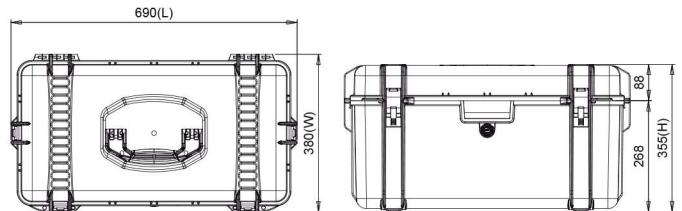

* open cases images reflect the different HPRC cases internal options

TECHNICAL FEATURES

Dimension:

internal dimension 585x320x309(mm) - 23.03x12.60x12.17(in)
external dimension 690x380x355(mm) - 27.17x14.96x13.98(in)

lid: 80(mm) - 3.15(in) bottom: 229(mm) - 9.01(in)

Weight:

empty: 6,50kg - 14.33lbs
with cubed foam: 7,96kg - 17.54lbs

Temperature rating:

Minimum Maximum
-40°C -40°F +80°C +176°F

Colors:

Black

TECHNICAL DRAWING