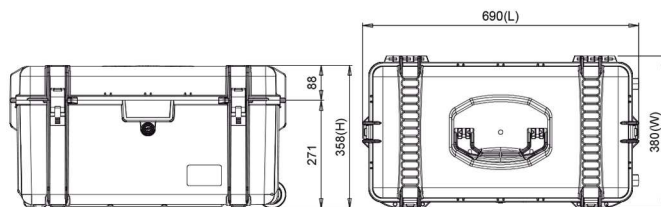

* open cases images reflect the different HPRC cases internal options

TECHNICAL FEATURES

Dimension:

internal dimension 585x320x300(mm) - 23.03x12.60x11.81(in)
external dimension 690x380x358(mm) - 27.17x14.96x14.09(in)

lid: 80(mm) - 3.15(in) bottom: 220(mm) - 8.66(in)

Weight:

empty: 7,30kg - 16.09lbs
with cubed foam: 8,76kg - 19.31lbs

Temperature rating:

Minimum Maximum
-40°C -40°F +80°C +176°F

Colors:

Black

TECHNICAL DRAWING